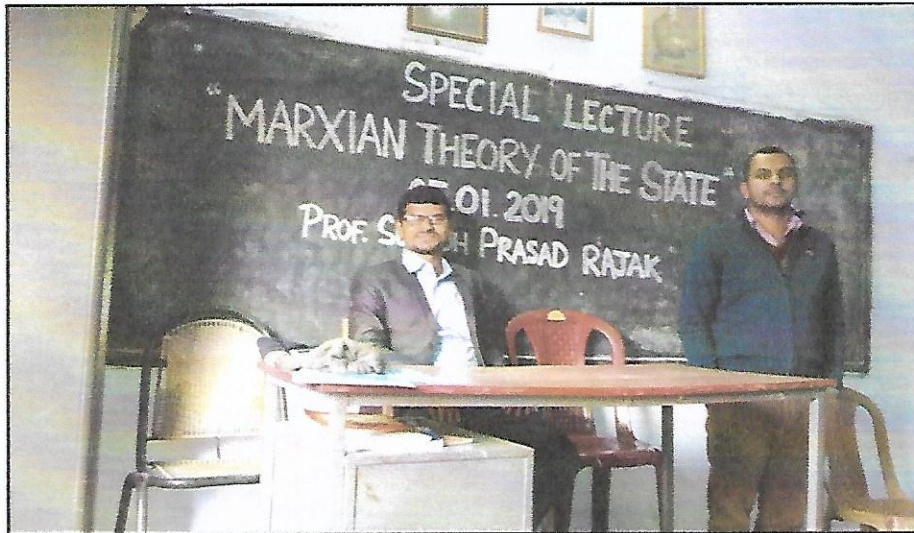

Institutional level Special lecture Programme on “Marxian Theory of the State” organized by the Department of History on 05.01.2019

Raniganj Girls' College

P. O. : Searsole Rajbari - 713358 Dist. Paschim Bardhaman, West Bengal
Principal : ☎ (0341) 244-4066 Telefax : (0341) 244-8274 Office : (0341) 244-5234
Email : raniganjgirlscollege@gmail.com website: www.raniganjgirlscollege.org
(NAAC Accredited - B+)

To
Prof. Subodh Prasad Rajak
Assistant Professor
Department of Political Science
Raniganj Girls' College
Searsole Rajbari, Raniganj
PINCODE - 713358

04 January, 2019

Sir,

We feel privileged to invite you to deliver a special lecture on “MARXIAN THEORY OF THE STATE” at the special lecture programme on 05 January 2019 organized by the Department of History, Raniganj Girls' College. We look forward to welcome you to our department on 05 January 2019.

With regards

Prof. Jyotika Waghela
Associate Professor
Dept. of History
Raniganj Girls' College

Prof. Suhas Chand Kapur
Assistant Professor
Dept. of History
Raniganj Girls' College

Dr. Chhabi De
Principal
Raniganj Girls' College
Principal
Raniganj Girls' College
P.O. Searsole Rajbari-713358
Dist. Paschim Bardhaman, W.B.

The programme was marked by a special lecture programme delivered by Mr Subodh Prasad Rajak, Assistant Professor of Political Science, Raniganj Girls' College on the topic "Marxian Theory of the State".